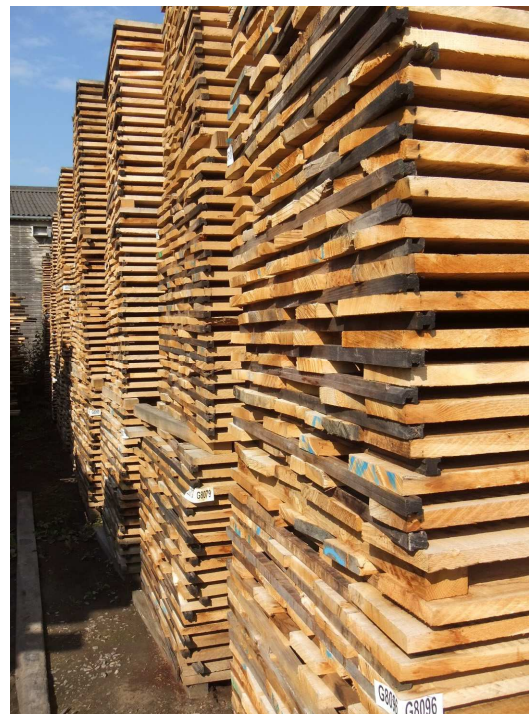

# Raison Bois et Débits

OVER 5 GENERATIONS OF OAK  
In the heart of the Normandy Forests

## EDGED “YIELD” BOARDS – OAK KD 27mm

- Quality BCD
- QFR (sapwood allowed on edges)
- ≈ 10% QFRx
- Length 2m+
- Width 80mm+
- 2 containers/month ongoing

Please contact us for pricing

Tél +33 (0)2 33 38 28 88 - [helen@raison-bois.fr](mailto:helen@raison-bois.fr)